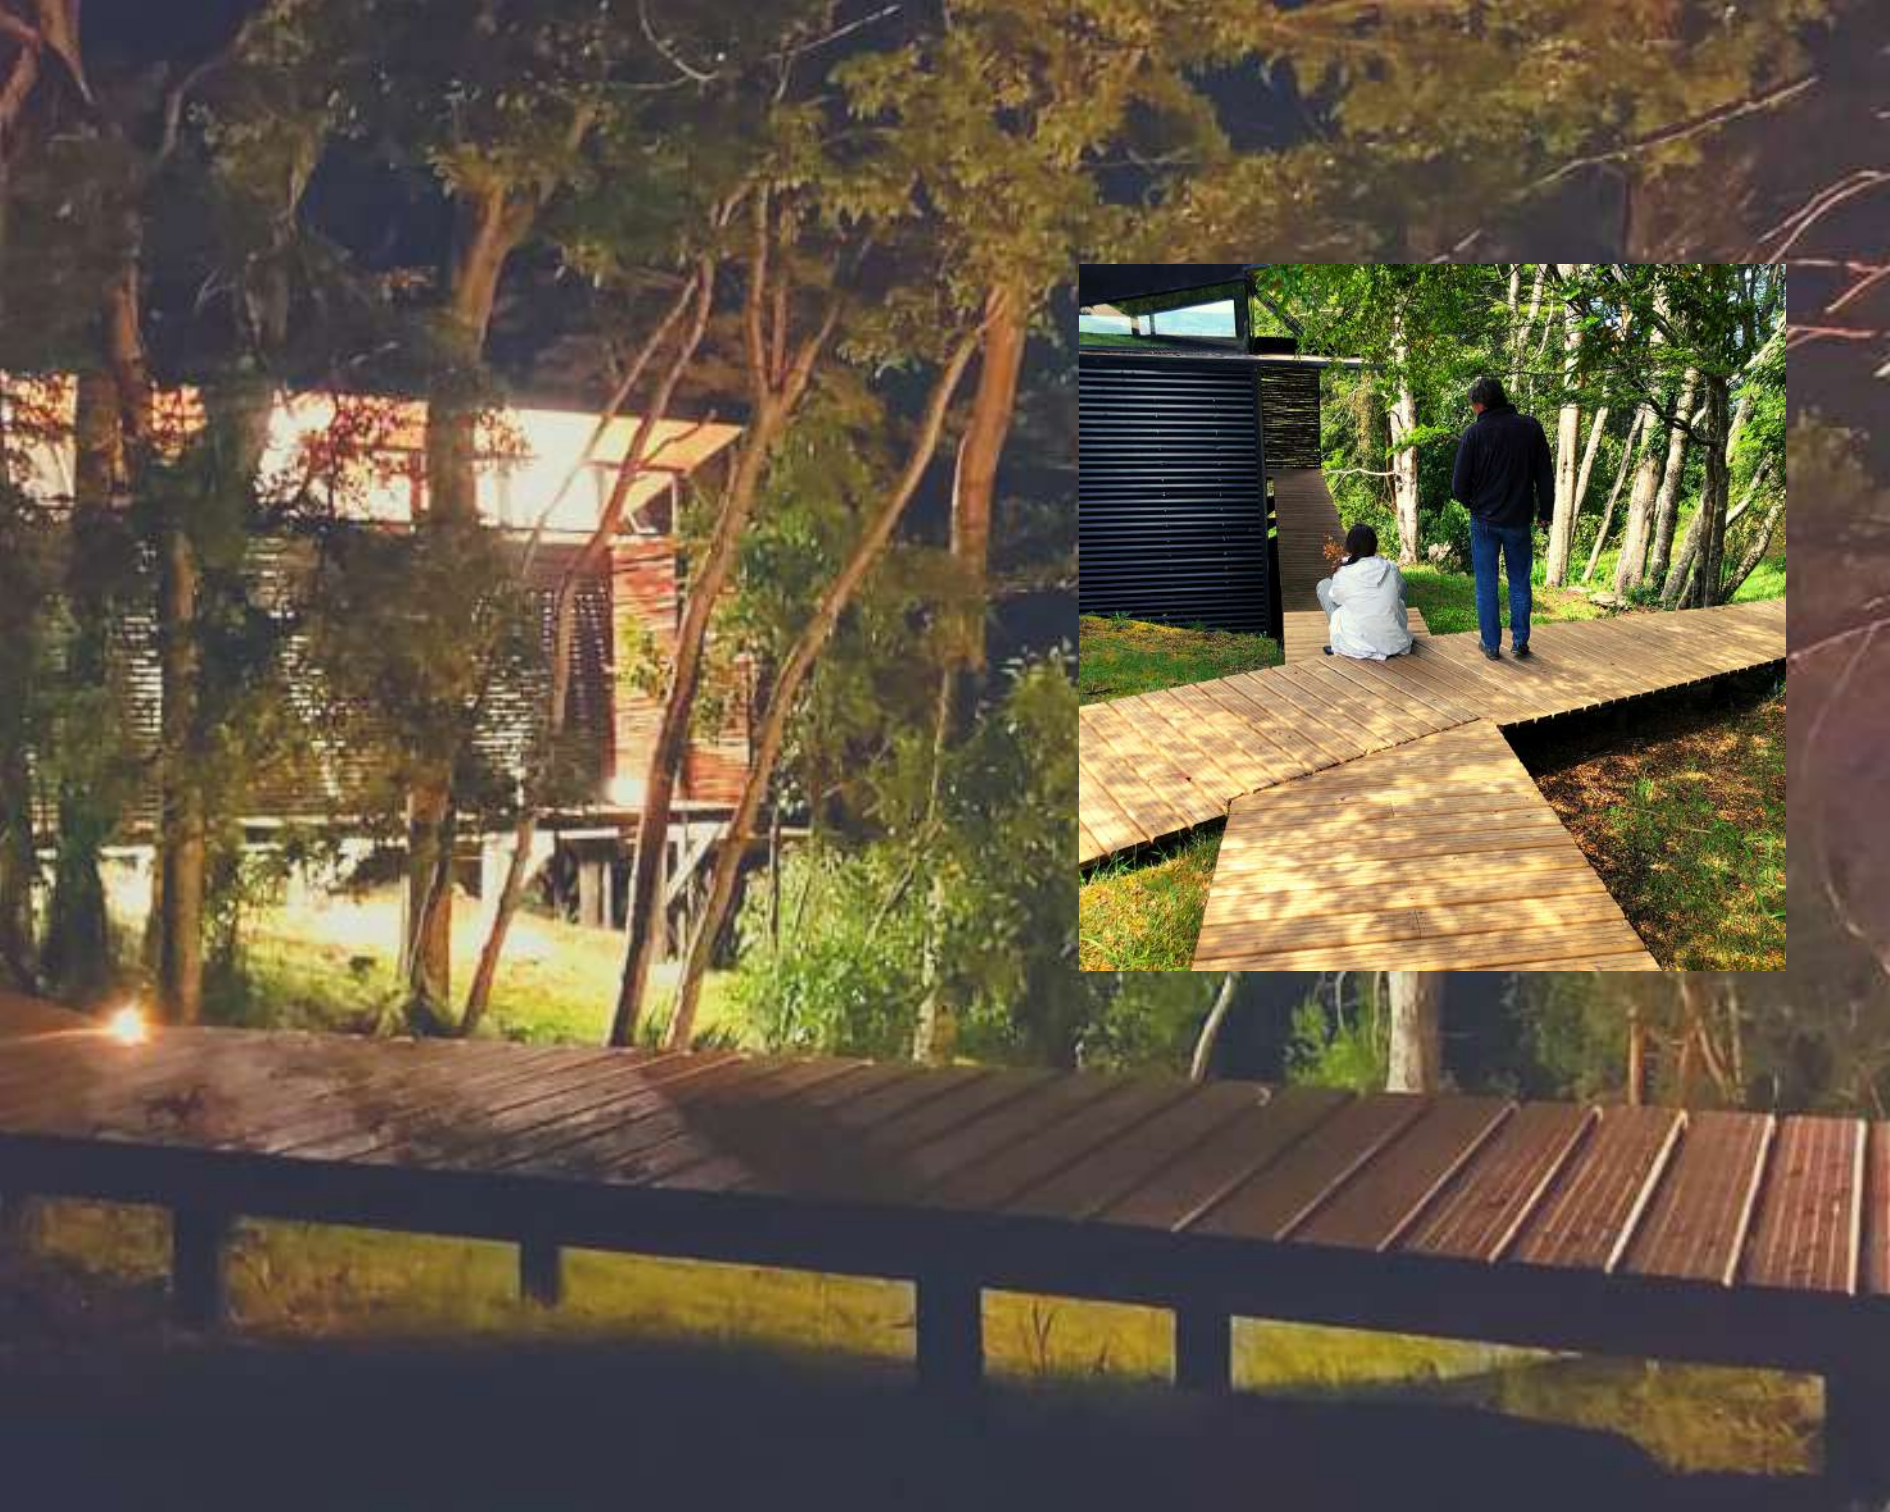

PALAFITO DEL BOSQUE

A photograph of a wooden walkway in a forest at dusk. The walkway is made of dark wood and runs through a dense forest of tall trees. In the background, a building with a corrugated metal roof is visible, partially obscured by the trees. The lighting is warm and golden, suggesting the time is either late afternoon or early evening. A semi-transparent white box is overlaid on the right side of the image, containing text.

Conectada por
pasarelas de madera
que recorren
el parque de
Coigües
y
Arrayanes"

A scenic view from a wooden deck overlooking a dense forest and a town in the distance under a blue sky with white clouds. The foreground shows the wooden planks of the deck and two tree stumps. The middle ground is filled with lush green trees, and the background shows a town and a body of water under a bright blue sky with scattered white clouds.

Espectacular
vista
al fiordo
de
Castro.

MEUUR

B&B HOTEL